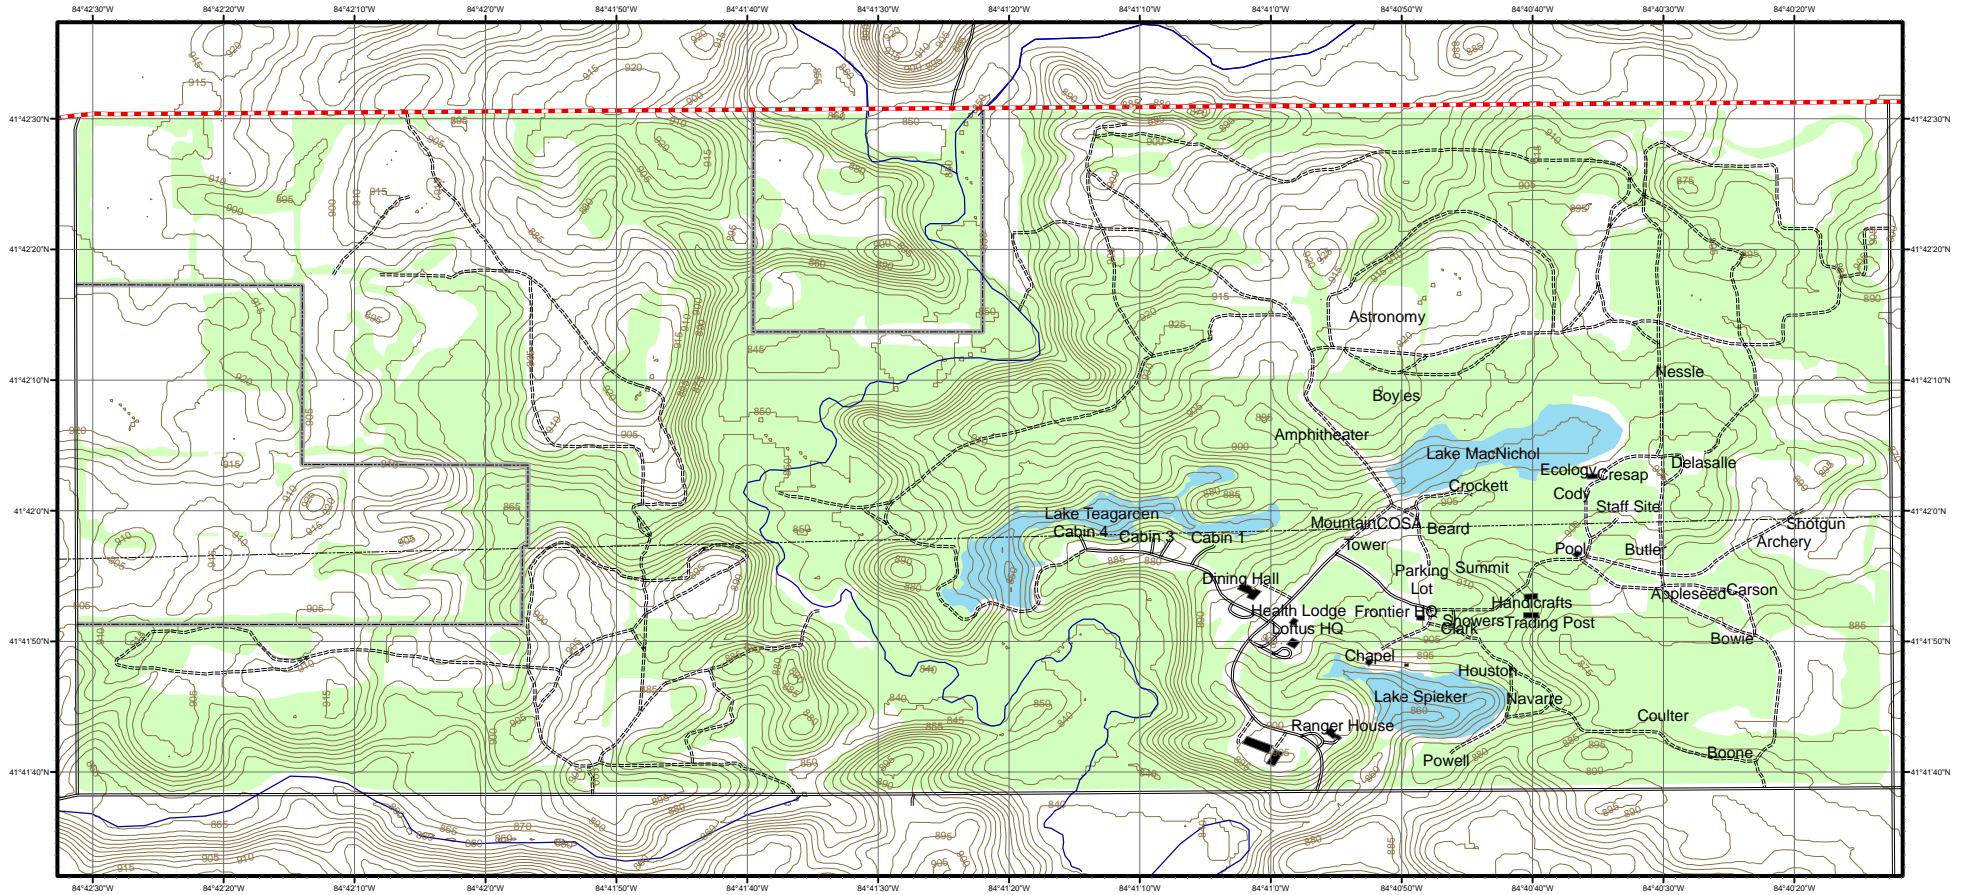

Pioneer Scout Reservation

Legend

-  Rivers
-  Boundary
-  State Line
-  Camp Roads